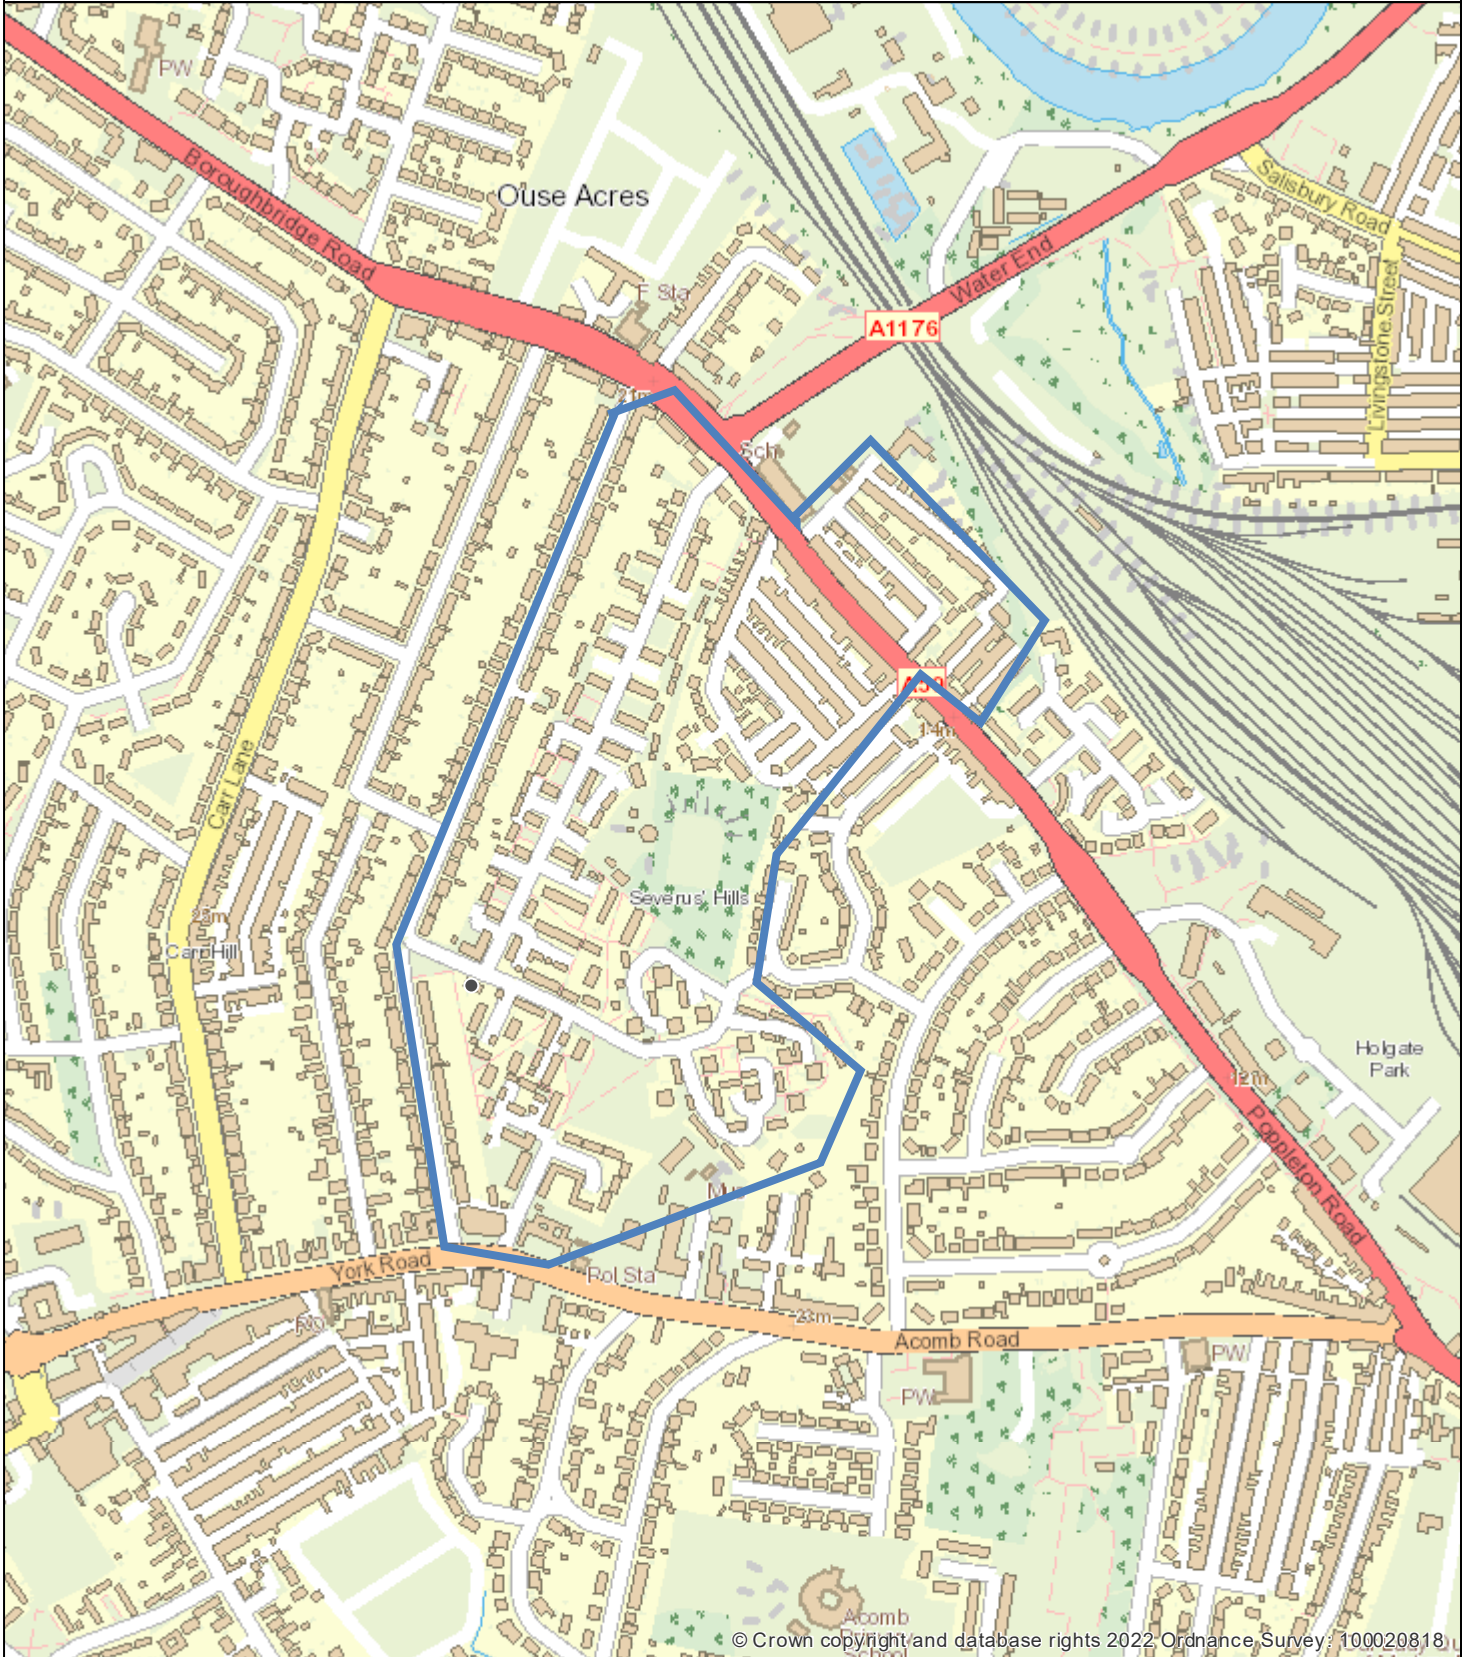

Holgate 2 (Sowerby estate) Yes to 3rd S

CITY OF
YORK
COUNCIL

Date: 16 May 2022

Author: City of York Council

Scale: 1:7,000